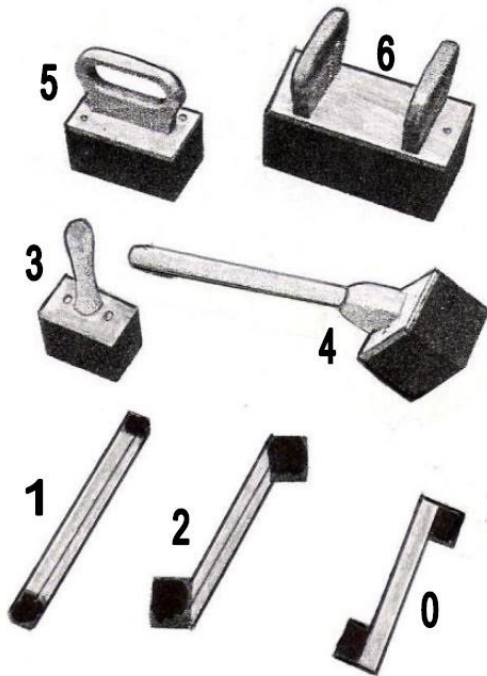

Commutator grindstones

| Type | Description |
|------|-------------|
|------|-------------|

- | | |
|---|--------------------------------------|
| 0 | with 2 grindstones |
| 1 | with 2 grindstones |
| 2 | with 2 grindstones |
| 3 | with 1 grindstone, handle |
| 4 | with 1 grindstone, handle |
| 5 | with 1 grindstone, bow handle |
| 6 | with 1 grindstone, double bow handle |

| | Height | | Width | | Thickness | Granulation |
|----------------|-----------------------------|---|-------|---|---------------|-------------|
| | (Size of grindstones in mm) | | | | | |
| Type 0: | 30 | x | 14 | x | 20 mm | medium/fine |
| Type 1: | 10 | x | 8 | x | 10 mm | medium/fine |
| | 10 | x | 8 | x | 10 mm | fine |
| | 15 | x | 15 | x | 15 mm | medium/fine |
| | 20 | x | 20 | x | 20 mm | medium/fine |
| | 20 | x | 20 | x | 20 mm | medium |
| Type 2: | 32 | x | 25 | x | 32 mm | medium/fine |
| Pumice stones: | 9 | x | 6 | x | 100 mm length | |
| | 12 | x | 8 | x | 100 mm length | |
| | 60 | x | 56 | x | 92 mm length | |

| | |
|-----------------------------|-------------------------|
| Rubber-bound polishing rods | 6 mm Ø x 140 mm length |
| | 10 mm Ø x 140 mm length |

| | |
|---------------------|-------------------------|
| Glass fiber brushes | 10 mm Ø x 120 mm length |
| | 15 mm Ø x 120 mm length |